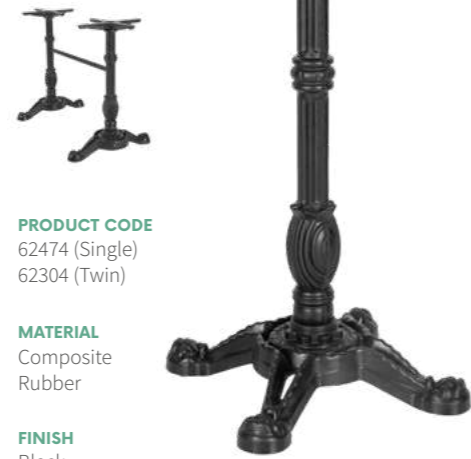

BISTRO

OUTDOOR TABLE BASE

PRODUCT CODE
62474 (Single)
62304 (Twin)

MATERIAL
Composite
Rubber

FINISH
Black

SINGLE	TWIN
H730	H730
700x700	1200x800
TOPS	TOPS
700dia	-
700x700	1200x800
8.6kg	12.4kg