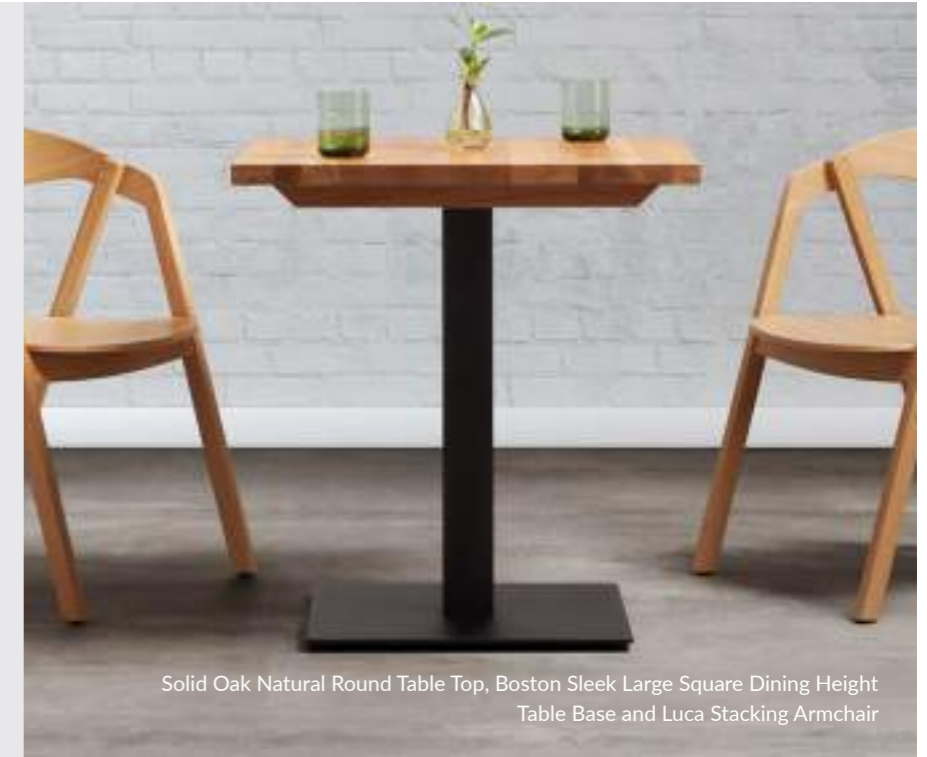

Solid Oak Natural Round Table Top, Boston Sleek Large Square Dining Height
Table Base and Luca Stacking Armchair