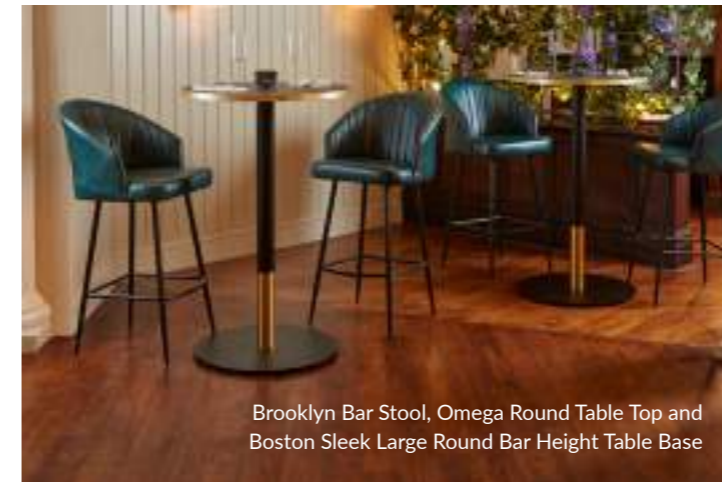

Large Square Dining Height
Code: ZA.3255TB

Small Round Mid-Height
Code: ZA.3268TB

Brooklyn Bar Stool, Omega Round Table Top and Boston Sleek Large Round Bar Height Table Base