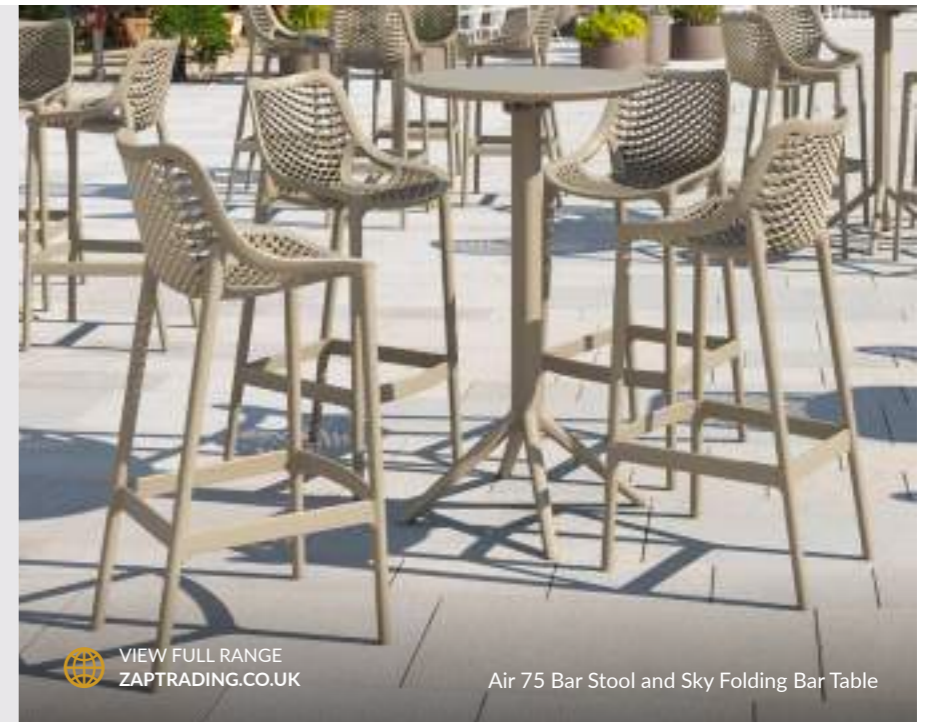

VIEW FULL RANGE ZAPTRADING.CO.UK

Air 75 Bar Stool and Sky Folding Bar Table