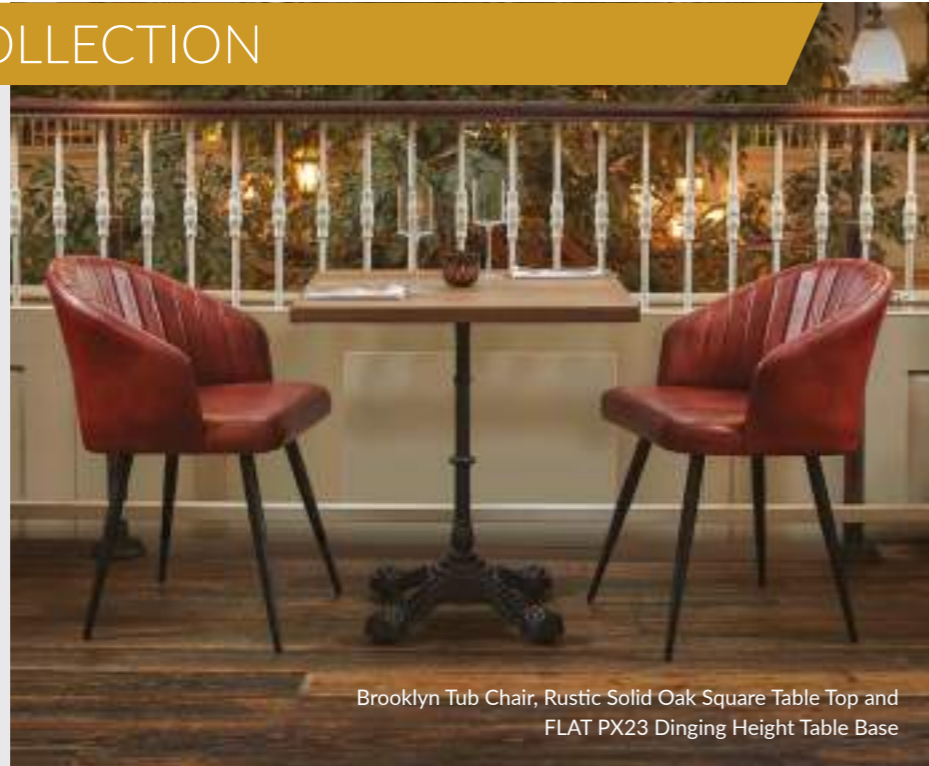

BROOKLYN COLLECTION

FEATURES AND BENEFITS

- Genuine leather seat and backrest in a choice of four colours
- Striking ribbed upholstery on inside back
- Deep padded, comfortable seat and back
- Strong powder-coated iron frame
- Sleek, tapered legs
- Bar Stool has metal footrest for additional support
- Floor protectors fitted
- For indoor use

Brooklyn Tub Chair, Rustic Solid Oak Square Table Top and FLAT PX23 Dinging Height Table Base