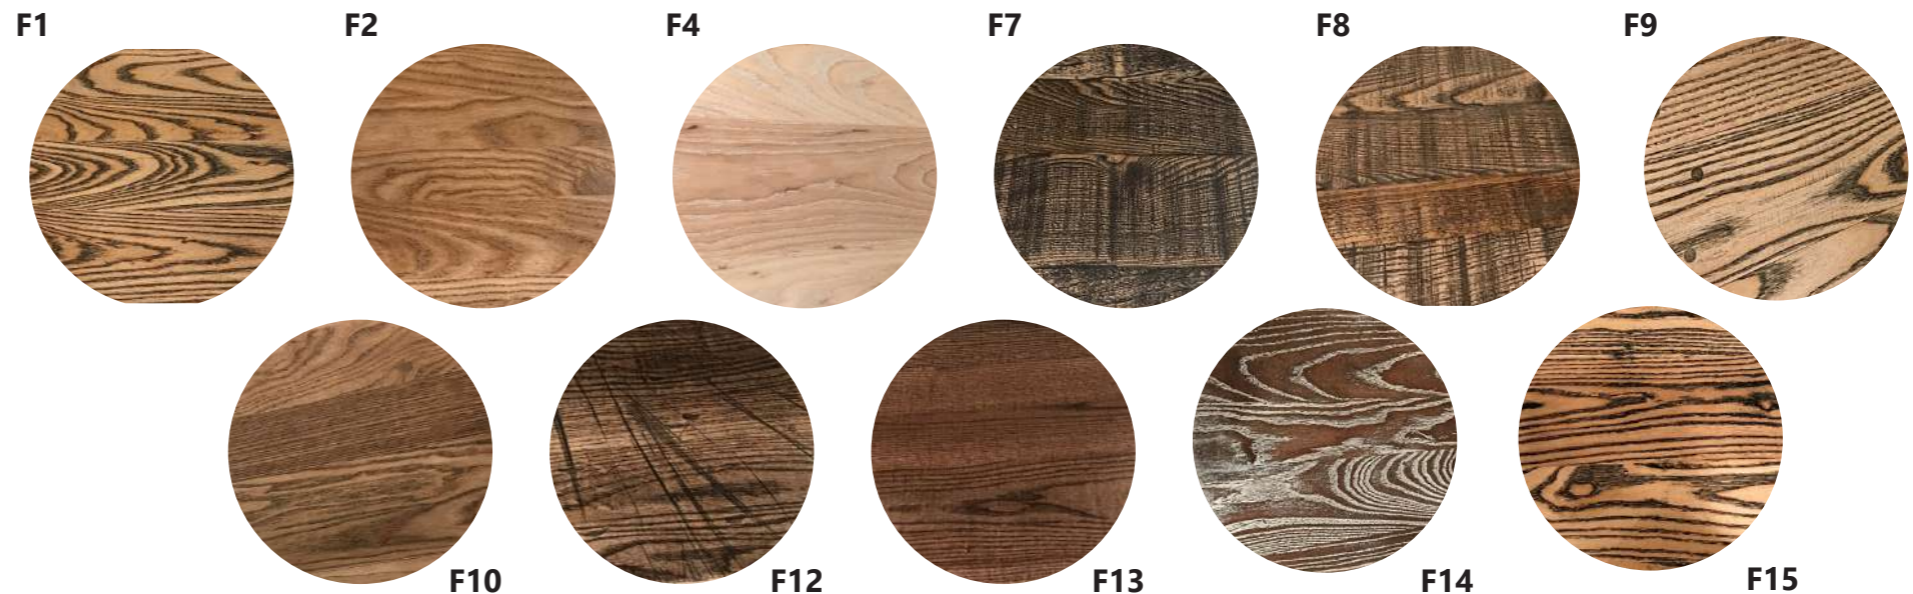

ADDITIONAL FINISHED TABLE TOPS - POA

PRICED ON APPLICATION - GET IN CONTACT WITH A MEMBER OF STAFF