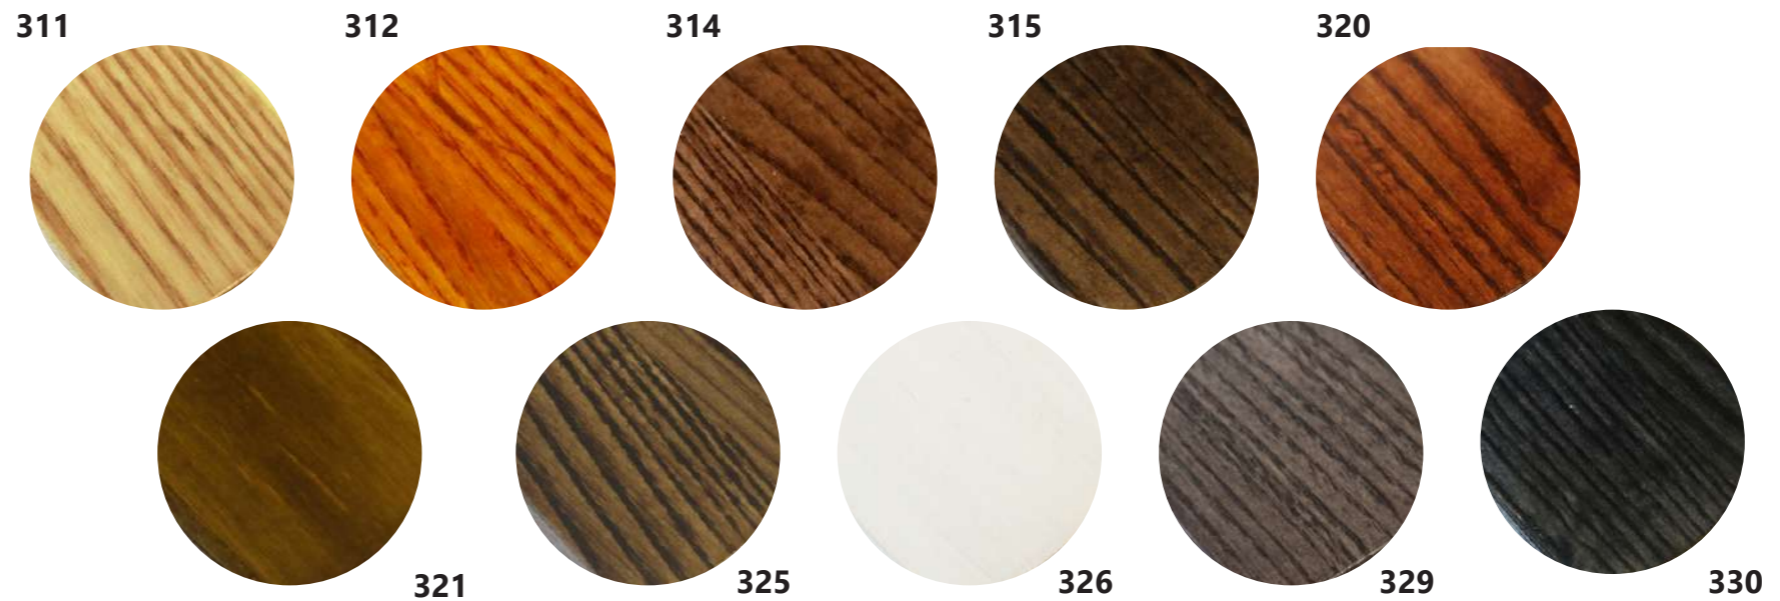

SOLID ASH TABLE TOPS

A premium quality product, our solid Ash table tops combine real solid wood with a stain or finish of your choice. Tops come with a square edge profile as standard, however other edging options are available bespoke on request. Table Top orders will be supplied disassembled from bases when ordered together, to aid with shipping. **All additional finishes POA.**

25mm Thickness

520 mm Dia / SQ	£59
600 mm Dia / SQ	£66
700 mm Dia / SQ	£78
750 mm Dia / SQ	£84
800 mm Dia / SQ	£91
900 mm Dia / SQ	£115
1000 mm Dia / SQ	£131
1050 mm Dia / SQ	£140
1100 mm Dia / SQ	£150
1200 mm Dia / SQ	£174
1500 mm Dia / SQ	£244
1050 mm x 600 mm	£95
1100 mm x 450 mm	£84
1100 mm x 700 mm	£107
1200 mm x 600 mm	£109
1200 mm x 700 mm	£121
1400 mm x 800 mm	£149
1500 mm x 700 mm	£144
1500 mm x 750 mm	£150
1800 mm x 700 mm	£167
1800 mm x 750 mm	£174
1800 mm x 900 mm	£197

WOOD STAIN FINISHES