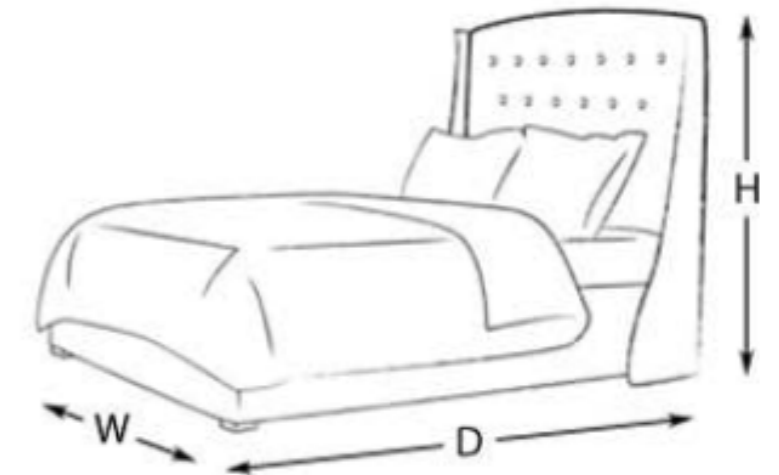

Available with Drawers
Additional +£20 (per drawer)

Available as an Ottoman/Gas-Lift
Additional +£200

Bed Size Diagram

LAWRENCE	
Dimensions	
Full Beds	
Single	H: 134 D: 207 W: 102
Double	H: 134 D: 207 W: 146
King	H: 134 D: 216 W: 159
Super King	H: 134 D: 216 W: 192
Emperor	H: 134 D: 231 W: 223
Headboard	
Single	H: 134 D: 11 W: 102
Double	H: 134 D: 11 W: 146
King	H: 134 D: 11 W: 159
Super King	H: 134 D: 11 W: 192
Emperor	H: 134 D: 11 W: 223