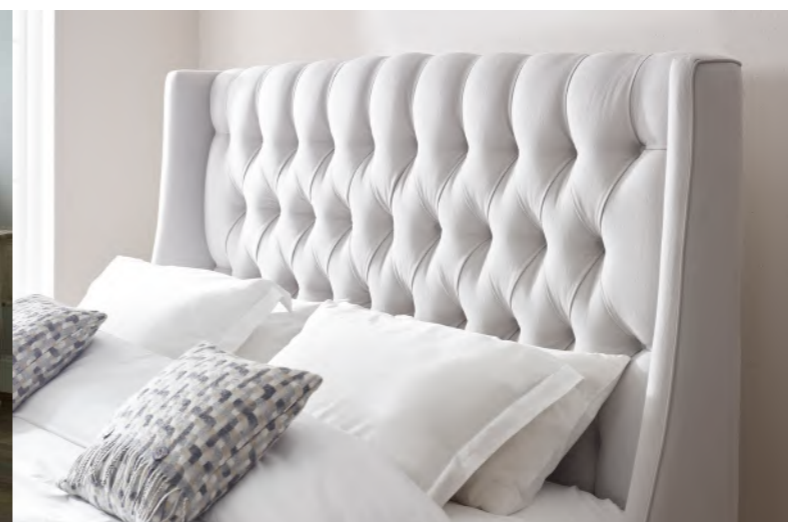

Welcome to our Bed & Headboards brochure. Made to order and upholstered by hand in our Blackburn factory; they can be finished in your choice of fabric or leather.

PRICING EXPLAINED

We offer 5 bands of fabrics & leathers as standard, with each price break containing several of well-known suppliers and ranges. For more info, please enquire with our sales team or visit <http://www.forestcontract.com/fabrics-and-finishes/fabrics/>

Alternatively, we can upholster our bedroom products in your own supplied material. Information on fabric requirements can be found on the "COM" row of pricing for each model. Please note: for items used within a commercial venue, the fabric/leather supplied to us must be CRIB5 FR suitable for contract use.

In addition to upholstery specification, we can also accommodate for custom wood stains, studding types, piping, buttoning and detailing to ensure that the beds we manufacture are truly unique to your venue or business. Examples can be found at <http://www.forestcontract.com/fabrics-and-finishes/finishes/>

Available with Drawers

Available as an Ottoman/Gas-Lift