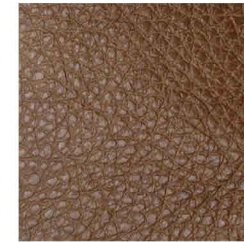

## Upholstery Options - Bronx (Range E)

A superb heavy weight natural grain semi-aniline hide which has been slightly buffed and then given a waxy finishing coat - with a tipped effect this instant favourite has as much character as the region it was named after. The marvellous heavy weight will work superbly on traditional and contemporary sofas models.

Bronx  
Bark

Bronx  
Chino

Bronx  
Cumin Seed

Bronx  
Earthy Red

Bronx  
High Plains

Bronx  
Mahogany

Bronx  
Molasses

Bronx  
Sir Edmund