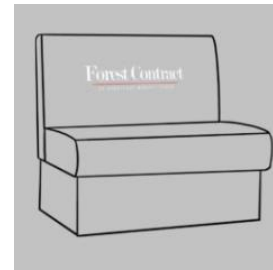

Logos / Embroidery