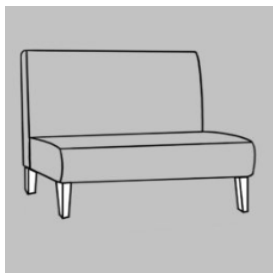

Banquette Seating - Alterations

Legs

Please contact a member of the sales team for further information or a quotation on 0161 737 6918 or info@forestcontract.com