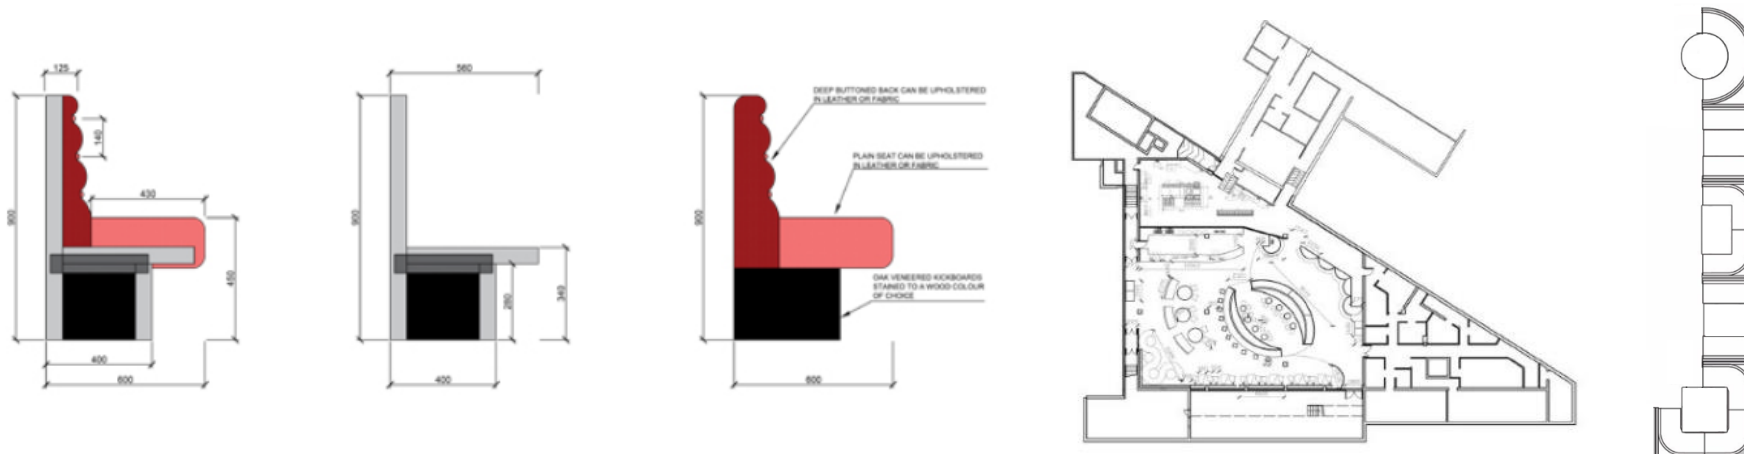

View some of our popular projects on the following link: <https://www.forestcontract.com/case-studies/>